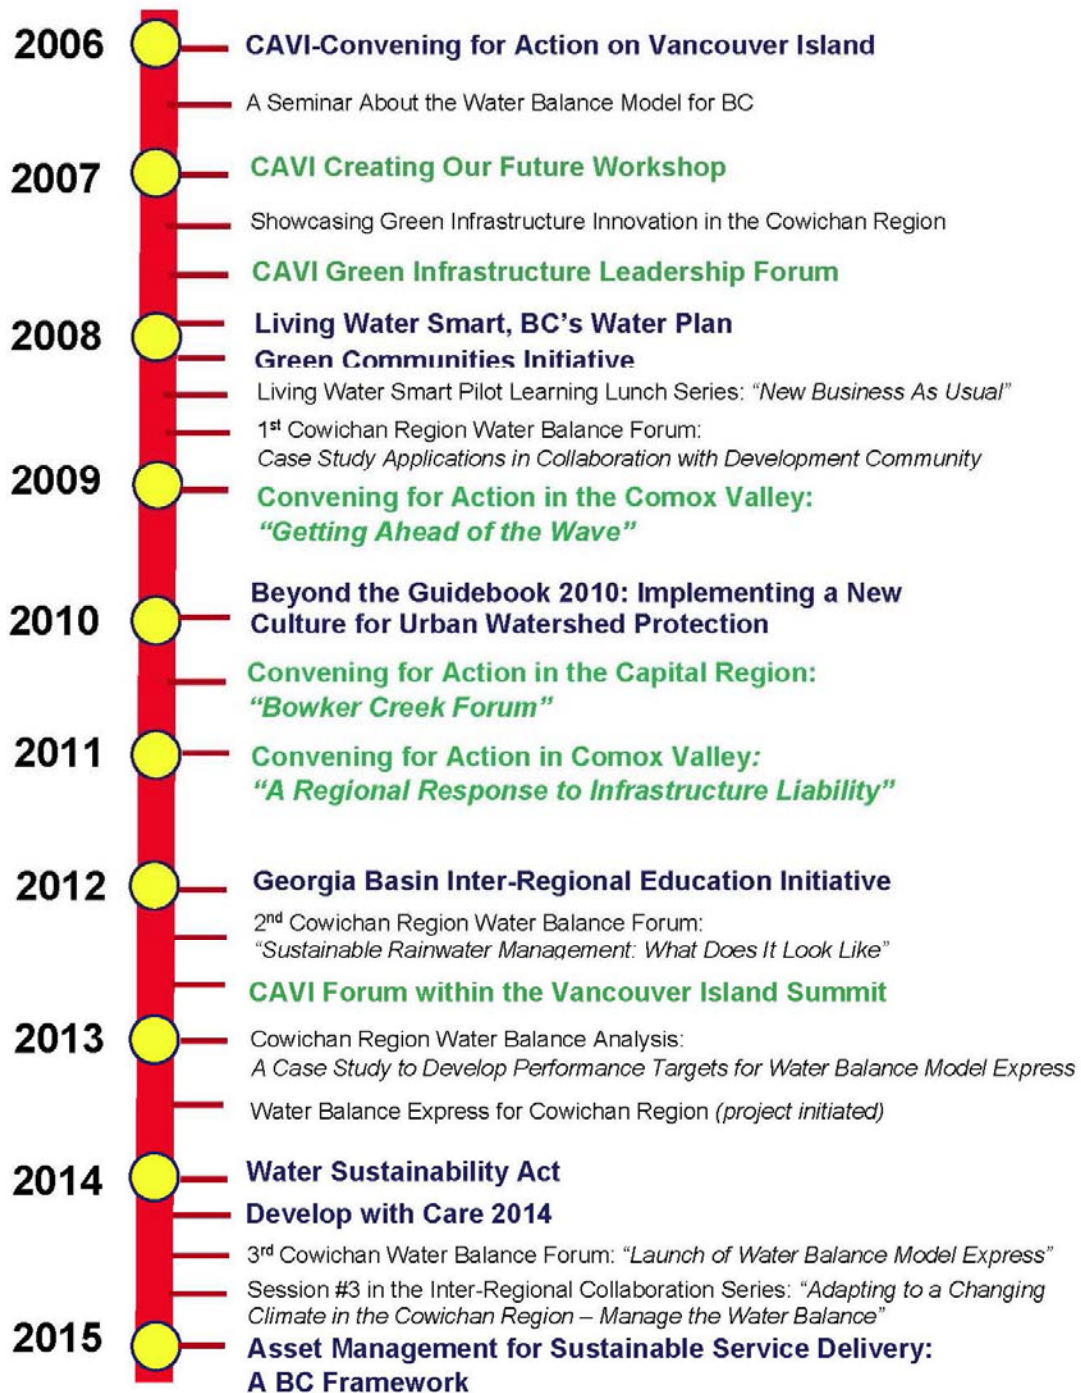

Convening for Action in Cowichan Region: Time-Line & Milestones

COLOUR CODE:

Blue = provincial milestone

Black = Cowichan Region milestone

Green = sharing at inter-regional event

Figure 32