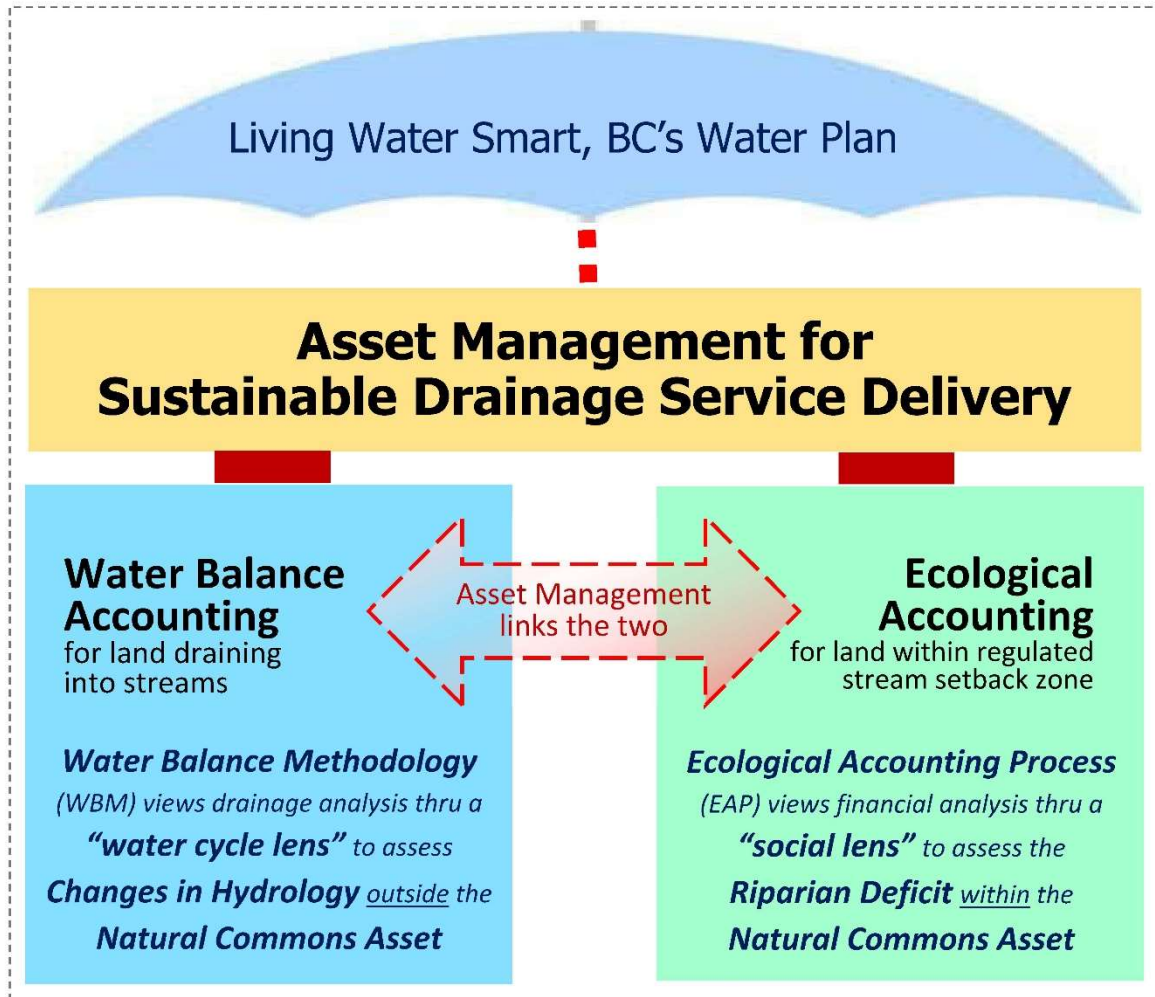

Figure D2

# Twin Pillars of Stream System Integrity

## Hydrology is the Engine that Powers Ecological Services

Source: The "road map" introduced as Figure 60 on page 156 in *Beyond the Guidebook 2015: Moving Towards "Sustainable Watershed Systems, through Asset Management"*. Released by the Partnership for Water Sustainability, November 2015