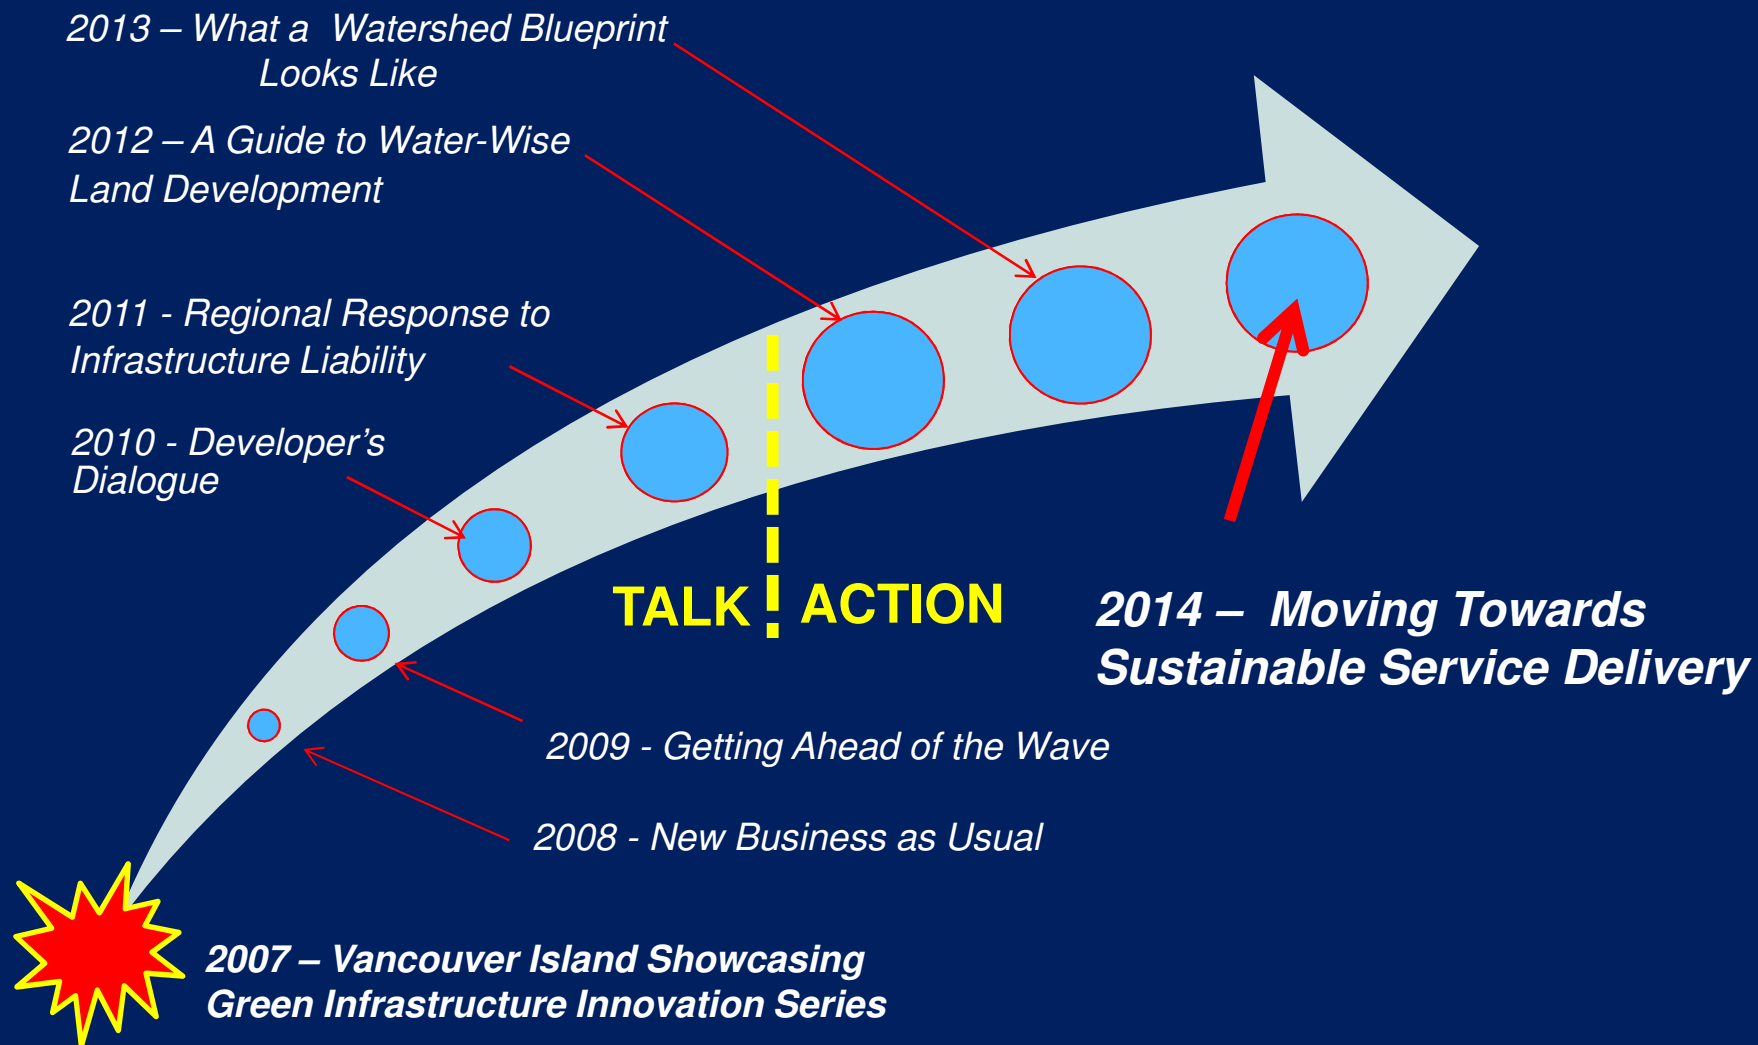

the partnership
for water sustainability in bc

Lifetime Membership in the Partnership is one way that we recognize those who have made a difference....because they are champions for water sustainability on Vancouver Island.

MISSION POSSIBLE

The 'regional team approach' brings together....

- **The Province** - *those who provide legislative framework*
- **Local Government** - *those who plan, regulate and...
operate, maintain, build*
- **Developers** - *those who build*
- **Stewardship Sector** – *those who advocate for conservation*
- **Agricultural Sector** – *those who grow food*
- **Academia** - *those who provide research*
- **As well as others!**

Comox Valley Milestones (2007-2014)

Georgia Basin Inter-Regional Educational Initiative (IREI) promotes “sharing and learning” from each other within the local government setting

Georgia Basin

The lands draining into the Salish Sea
(Strait of Georgia & Puget Sound)